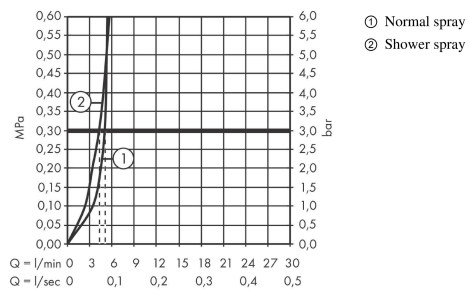

Talis M54

Single lever kitchen mixer 210, Eco, pull-out spray, 2jet

Surfaces: **Chrome** Article Number: **72842000**

Description

product features

- ComfortZone 210
- swivel range adjustable in 4 steps 60°, 110°, 150° or 360°
- laminar spray, shower spray
- lockable spray, spray returns through pressing spray diverter and spray returns automatically through handle closing
- quick connect hose
- connection dimension: DN15
- maximum flow rate at 3 bar: 5 l/min
- ceramic cartridge
- connection type: G 3/8 connections
- temperature limitation adjustable
- integrated non-return valve
- suitable for continuous flow water heaters
- tap hole with Ø 35 mm required

Technology

Design awards

reddot winner 2020

Product image

Scale drawing

Talis M54
Single lever kitchen mixer 210, Eco, pull-out spray, 2jet
 Surfaces: **Chrome** Article Number: **72842000**

Flowchart

Talis M54
Single lever kitchen mixer 210, Eco, pull-out spray, 2jet
 Surfaces: **Chrome** Article Number: **72842000**