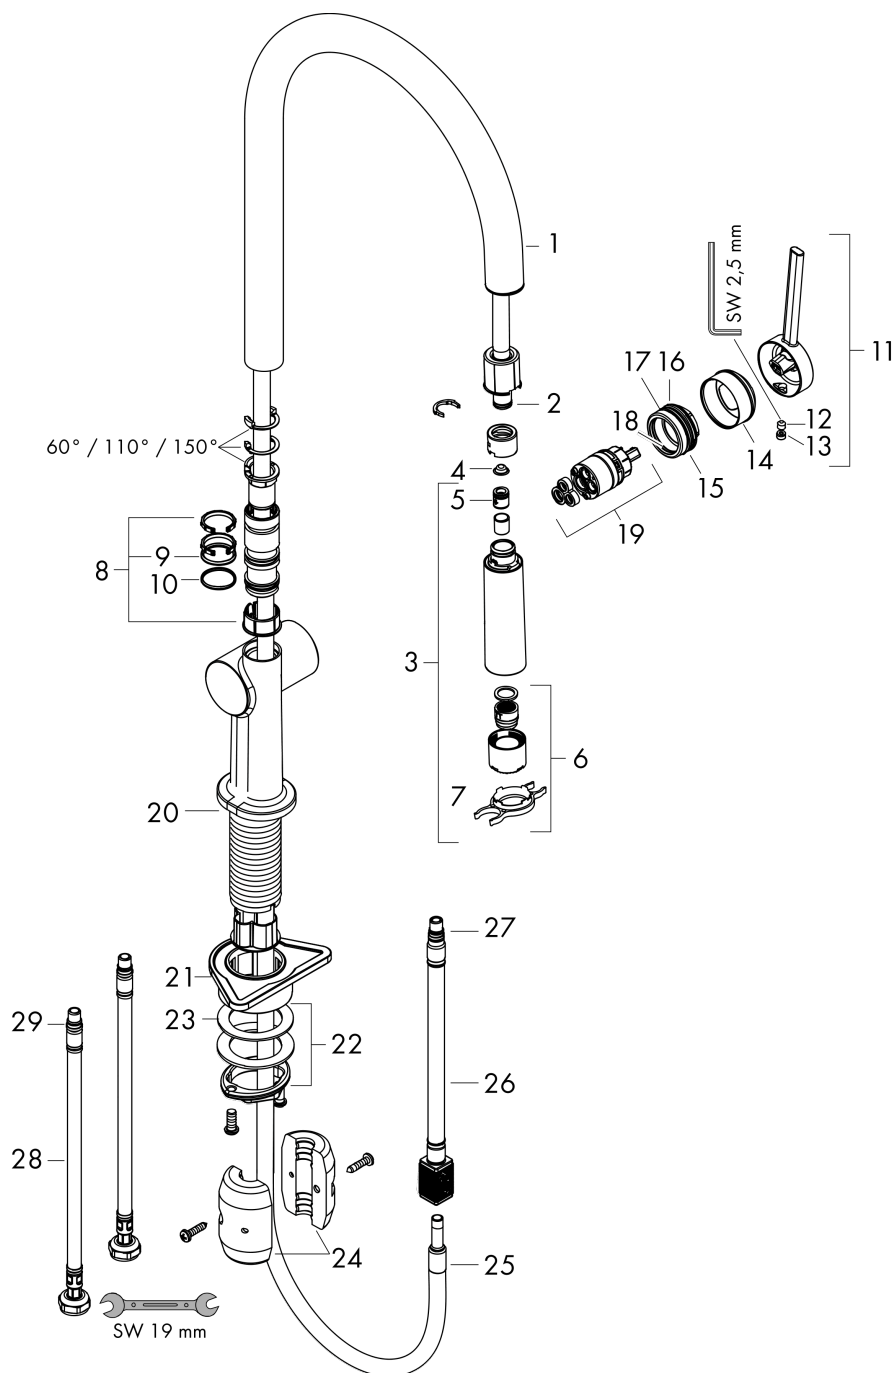

Talis M54

Single lever kitchen mixer 210, Eco, pull-out spray, 2jet

Surfaces: **Chrome** Article Number: **72842000**

Description

product features

- ComfortZone 210
- swivel range adjustable in 4 steps 60°, 110°, 150° or 360°
- laminar spray, shower spray
- lockable spray, spray returns through pressing spray diverter and spray returns automatically through handle closing
- quick connect hose
- connection dimension: DN15
- maximum flow rate at 3 bar: 5 l/min
- ceramic cartridge
- connection type: G 3/8 connections
- temperature limitation adjustable
- integrated non-return valve
- suitable for continuous flow water heaters
- tap hole with Ø 35 mm required

Exploded Drawing

Year of production: >12/19

Talis M54

Single lever kitchen mixer 210, Eco, pull-out spray, 2jet

Surfaces: **Chrome** Article Number: **72842000**

Spare part list

Year of production: >12/19

Pos.	Description	Article Number	Price	PU
1	spout cpl.	93739000	-	1
2	O-ring 8x2	98112000	-	1
3	handspray	93742000	-	1
4	filter	98516000	-	1
5	non return valve DW 10	96456000	-	1
6	spray former	93743000	-	1
7	service tool	95910000	-	1
8	set of lever collars	98365000	-	1
9	O-ring 19x2	98426000	-	1
10	O-ring 20x1,5	98197000	-	1
11	handle	93736000	-	1
12	hollow set screw M5x5	98446000	-	1
13	screw cover	93735610	-	1
14	flange	93737000	-	1
15	nut	93738000	-	1
16	O-ring 25x1,5	98146000	-	1
17	O-ring 30x1,5	98433000	-	1
18	O-ring 29x2	98391000	-	1
19	cartridge, assy	93740000	-	1
20	O-ring 36x3	98052000	-	1
21	support	97523000	-	1
22	fixing set (Ø 34)	95049000	-	1
23	lever collar	97548000	-	1
24	weight	92500000	-	1
25	hose	93745000	-	1
26	hose	93744000	-	1
27	O-ring 7x1,5	98422000	-	1
28	connection hose 900 mm M8x0,75 G3/8	93746000	-	1
29	O-ring 6,6x1,6	93019000	-	1
a	set of adapters	93395000	-	1