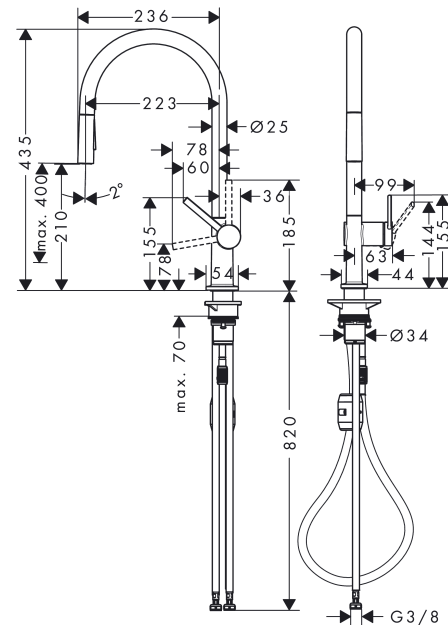

Scale drawing